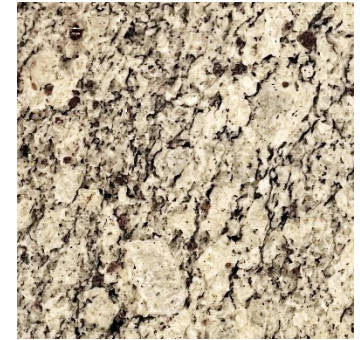

STONEWOOD'S COLLECTION - LEVEL 3 - NATURAL STONE

FANTASY BROWN
3CM QUARTZITE

NAMIB FANTASY
3CM QUARTZITE

CIELO
3CM MARBLE

WHITE CARRARA
3CM MARBLE

STONEWOOD'S COLLECTION - LEVEL 2 – NATURAL STONE

AFRICAN PERSA
3CM GRANITE

AMADEUS
3CM GRANITE

UBA TUBA
3CM GRANITE

NEW TUNAS GREEN
3CM GRANITE

ST. CECILIA
3CM GRANITE

TAN BROWN
3CM GRANITE

TROPICAL BROWN
3CM GRANITE

VISIT OUR SHOWROOM

825 7th Ave, Kirkland, WA 98033